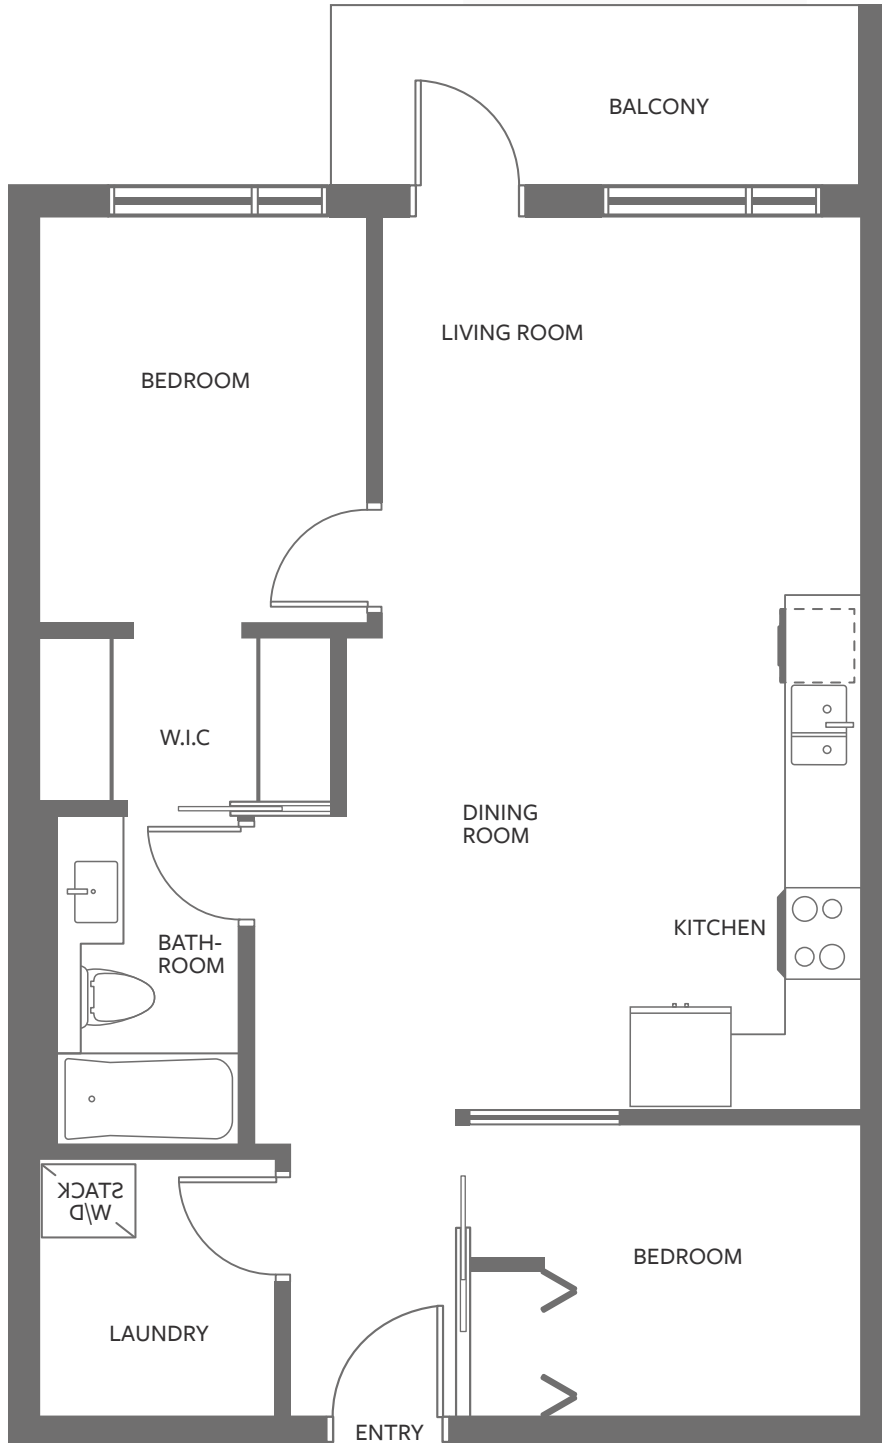

PREMIERE

UNIT J

2 BED | 1 BATH | FLEX

INTERIOR 778 SF

408 EAST COLUMBIA STREET
NEW WESTMINSTER

I4 Property Group reserves the right to make modifications to the floor plans, project design, specifications and features. Suite size and floor plan layouts are approximate and may vary. Sill heights may vary. Exterior space varies as per plan. E.&O.E. May 2022.